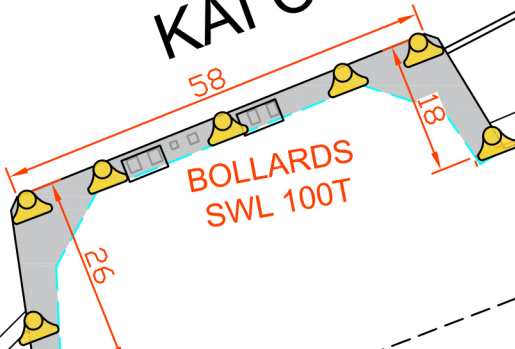

Heading
--- 248° / 068° ---

KAI C

**BOLLARDS
SWL 100T**

**BOLLARD
SWL 70T**